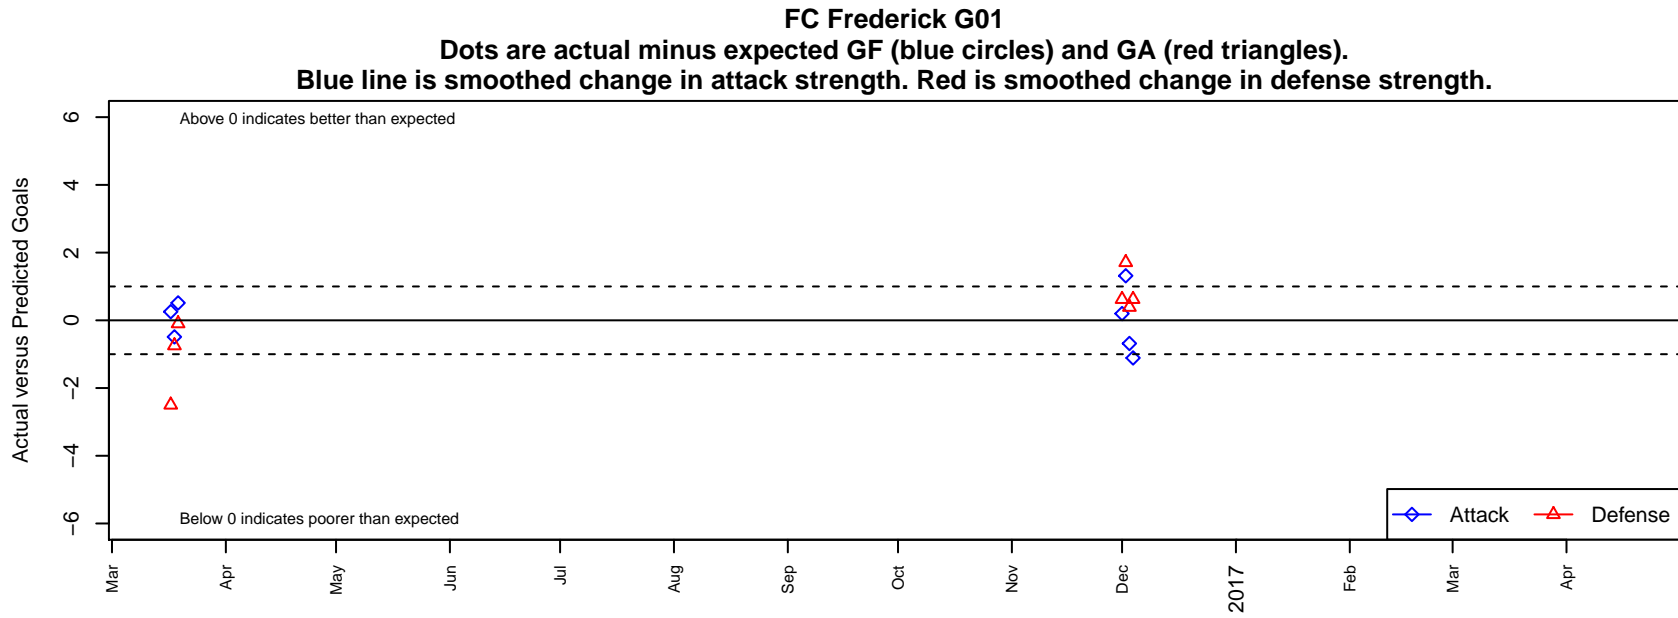

FC Frederick G01

, MD
G01 total strength=1778
attack=25.1 defense=34.92

alt names used:
FC Frederick 01 (MD)

Venues played:
2016 USYS National League U16

date	home		away		venue	pred.home	pred.away
2016-12-04	FC Frederick G01	1	TFCA Alliance G01	1	2016 USYS National League U16	2.11	1.62
2016-12-03	LFSA Select G01	1	FC Frederick G01	0	2016 USYS National League U16	1.39	0.68
2016-12-02	FC Frederick G01	2	Michigan Jaguars Green G01	3	2016 USYS National League U16	0.68	4.71
2016-12-01	Greater Binghamton FC G01	1	FC Frederick G01	1	2016 USYS National League U16	1.62	0.80
2016-03-19	FC Frederick G01	1	Tennessee SC Showcase G01	2	2016 USYS National League U16	0.49	1.90
2016-03-18	La Roca Premier FD G01	3	FC Frederick G01	0	2016 USYS National League U16	2.25	0.49
2016-03-17	FC Frederick G01	1	Legends FC G01	4	2016 USYS National League U16	0.74	1.50